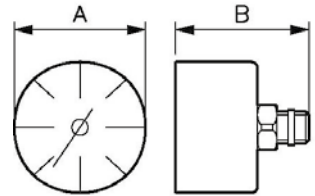

GAUGES

Round gauge 1/8» MNPT

Male thread

NPT1/8

Part number	Max. operating pressure (psi)	Net weight (Kg)	Dim. A (inch)	Dim. B (inch)
MT RA1023T	174	0,026	0.87	0.91